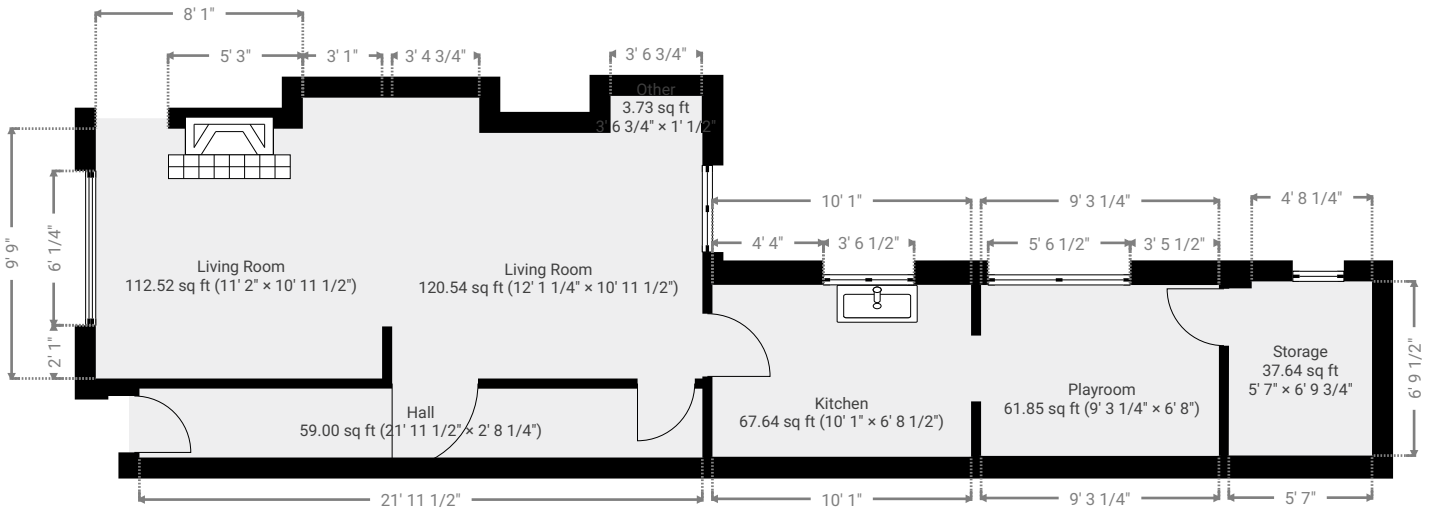

▼ Ground Floor

TOTAL AREA: 462.56 sq ft • LIVING AREA: 462.56 sq ft • ROOMS: 7

▼ 1st Floor

TOTAL AREA: 410.93 sq ft • LIVING AREA: 410.93 sq ft • ROOMS: 4